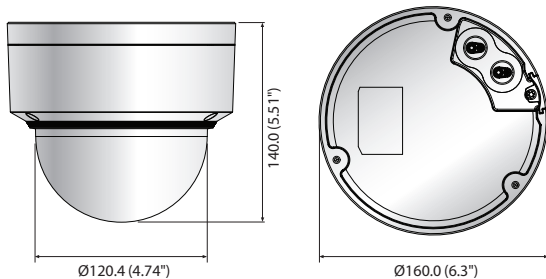

## Key Features

- eXtraLUX (world's best low light camera)
- Max. 2Megapixel (1920 x 1080) resolution
- 4.1 ~ 16.4mm (4x) motorized varifocal lens
- 0.004 Lux@F0.94 (Color), 0.0004 Lux@F0.94 (B/W)
- Max.60fps@all resoluotns (H.265 / H.264)
- H.265, H.264, MJPEG codec Supported, Multiple streaming
- Day & Night (ICR), WDR (150dB), Defog
- Loitering, Directional detection, Fog detection, Audio detection, Digital auto tracking, Sound classification, Tampering
- Motion detection, Handover
- SD / SDHC / SDXC memory slot (Max. 512GB)
- Hallway View, WiseStreamII Support
- LDC, PoE / 24V AC / 12V DC, Bi-directional audio Support

## Dimensions

Unit : mm (inch)