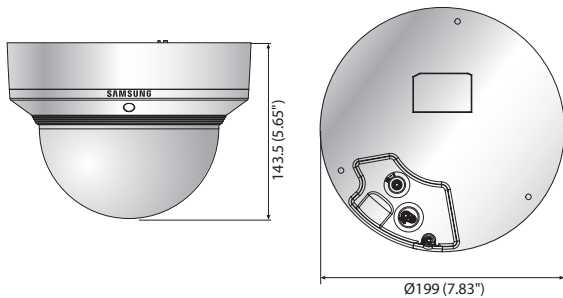

# PNM-9020V

7.3Megapixel Multi-sensor 180° Panoramic Camera

## Key Features

- Max. 7.3M (4096 x 1800) resolution
- Built-in 3.6mm fixed lens
- H.265/H.264 : Max. 30fps at all resolutions  
MJPEG : Max. 15fps at all resolutions
- H.265, H.264, MJPEG codec supported, Multiple streaming
- Motion detection, Hand over to PTZ, Tampering, Defocus detection, Digital auto tracking, Heatmap
- SD/SDHC/SDXC (128GB) memory slot, PoE+ / 12V DC
- WiseStream supported, IP66, IK10

## Dimensions

Unit : mm (inch)