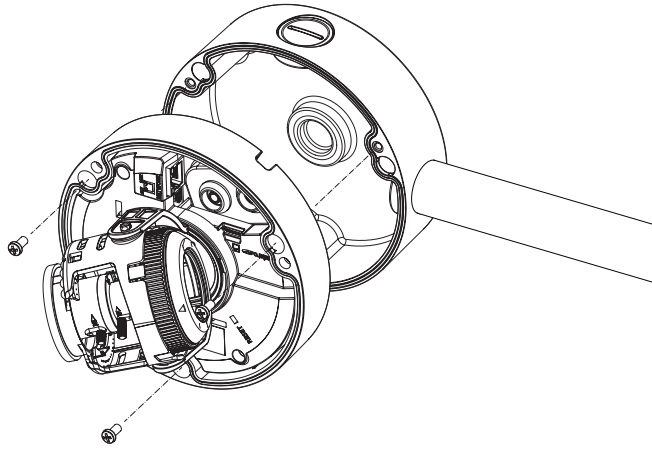

Mount Bracket

SBV-136B (IVORY)
SBV-136BW (WHITE)

Product Overview

This product is an adaptor used to install our Vandal Dome Camera in the electric gang box or on the wall or ceiling.

Installation Precautions

Please make sure to install on an area which is strong enough to support more than 4 times of the total weight of this product and the camera. Depending on some installation conditions, this product can be connected to 0.75" PF which is a screw peak processed pipe.

- 2 Remove the cap-bolt in the selected direction before inserting the pipe.

Package

MOUNT-BRACKET

SCREW-SPECIAL

ANCHOR

SCREW-MACHINE

Installation

- 1 Install the mount bracket on a desired position.

- ! However, take into consideration the pipe insertion direction. There are three directions available for inserting the pipe.

3 Attach the case-bottom to the mount bracket.

Product Outline

Product Specifications