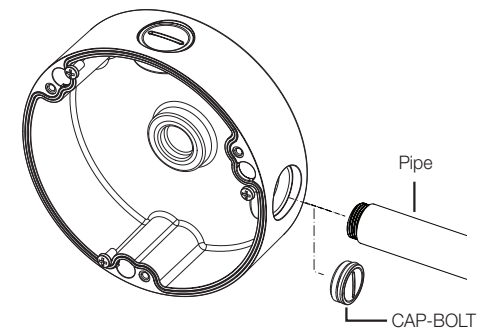

Mount Bracket

SBV-136B (IVORY)
SBV-136BW (WHITE)

Product Overview

This product is an adaptor used to install our Vandal Dome Camera in the electric gang box or on the wall or ceiling.

Installation Precautions

Please make sure to install on an area which is strong enough to support more than 4 times of the total weight of this product and the camera. Depending on some installation conditions, this product can be connected to 0.75" PF which is a screw peak processed pipe.

- 2 Remove the cap-bolt in the selected direction before inserting the pipe.

Package

MOUNT-BRACKET

SCREW-SPECIAL

ANCHOR

SCREW-MACHINE

Installation

- 1 Install the mount bracket on a desired position.

- ! However, take into consideration the pipe insertion direction. There are three directions available for inserting the pipe.

3 Attach the case-bottom to the mount bracket.

Product Outline

Product Specifications