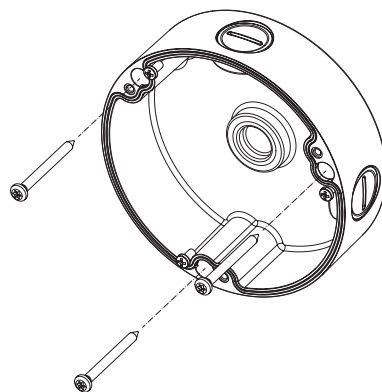

Mount Bracket

SBV-136B (IVORY)
SBV-136BW (WHITE)

Product Overview

This product is an adaptor used to install our Vandal Dome Camera in the electric gang box or on the wall or ceiling.

Installation Precautions

Please make sure to install on an area which is strong enough to support more than 4 times of the total weight of this product and the camera. Depending on some installation conditions, this product can be connected to 0.75" PF which is a screw peak processed pipe.

- 2 Remove the cap-bolt in the selected direction before inserting the pipe.

Package

MOUNT-BRACKET

SCREW-SPECIAL

ANCHOR

SCREW-MACHINE

Installation

- 1 Install the mount bracket on a desired position.

- ! However, take into consideration the pipe insertion direction. There are three directions available for inserting the pipe.

3 Attach the case-bottom to the mount bracket.

Product Outline

Product Specifications