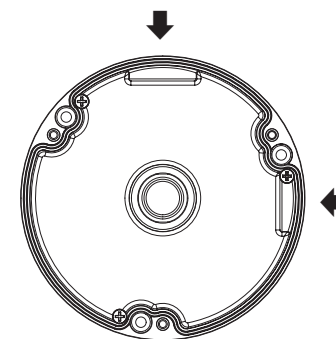

Mount Bracket

SBV-136B (IVORY)
SBV-136BW (WHITE)

Product Overview

This product is an adaptor used to install our Vandal Dome Camera in the electric gang box or on the wall or ceiling.

Installation Precautions

Please make sure to install on an area which is strong enough to support more than 4 times of the total weight of this product and the camera. Depending on some installation conditions, this product can be connected to 0.75" PF which is a screw peak processed pipe.

- 2 Remove the cap-bolt in the selected direction before inserting the pipe.

Package

MOUNT-BRACKET

SCREW-SPECIAL

ANCHOR

SCREW-MACHINE

Installation

- 1 Install the mount bracket on a desired position.

- ! However, take into consideration the pipe insertion direction. There are three directions available for inserting the pipe.

3 Attach the case-bottom to the mount bracket.

Product Outline

Product Specifications