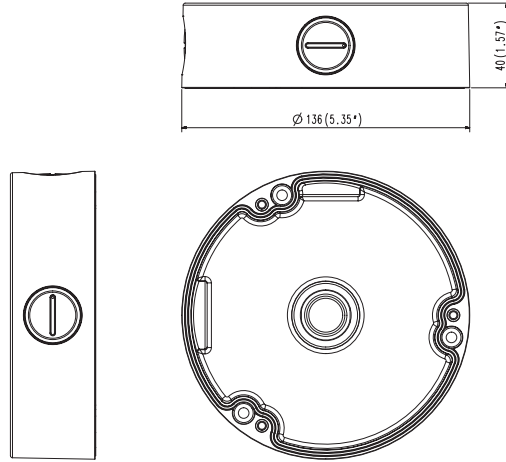

Mount Bracket

SBV-136B (IVORY)
SBV-136BW (WHITE)

Product Overview

This product is an adaptor used to install our Vandal Dome Camera in the electric gang box or on the wall or ceiling.

Installation Precautions

Please make sure to install on an area which is strong enough to support more than 4 times of the total weight of this product and the camera. Depending on some installation conditions, this product can be connected to 0.75" PF which is a screw peak processed pipe.

- 2 Remove the cap-bolt in the selected direction before inserting the pipe.

Package

MOUNT-BRACKET

SCREW-SPECIAL

ANCHOR

SCREW-MACHINE

Installation

- 1 Install the mount bracket on a desired position.

- ! However, take into consideration the pipe insertion direction. There are three directions available for inserting the pipe.

3 Attach the case-bottom to the mount bracket.

Product Outline

Product Specifications