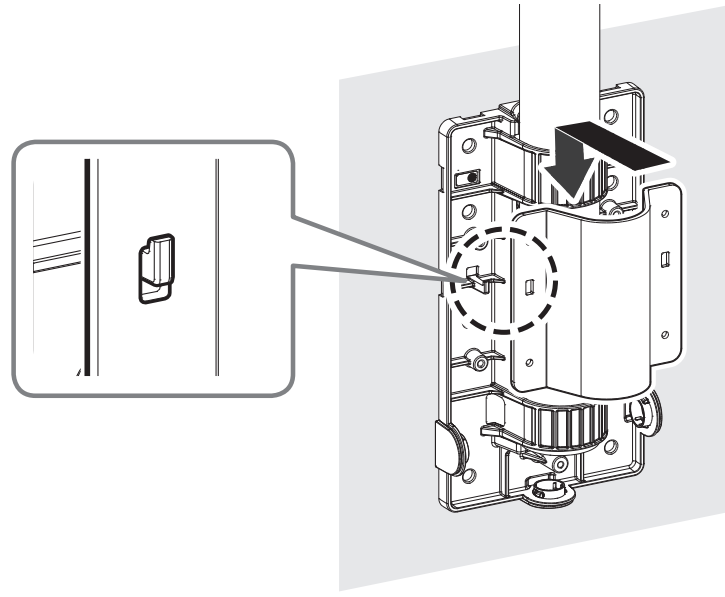

3

4

5

6

7-A

SBP-156LMW

7-B

SBP-156LMW1

8-A

SBP-156LMW

8-B

SBP-156LMW1

9

10