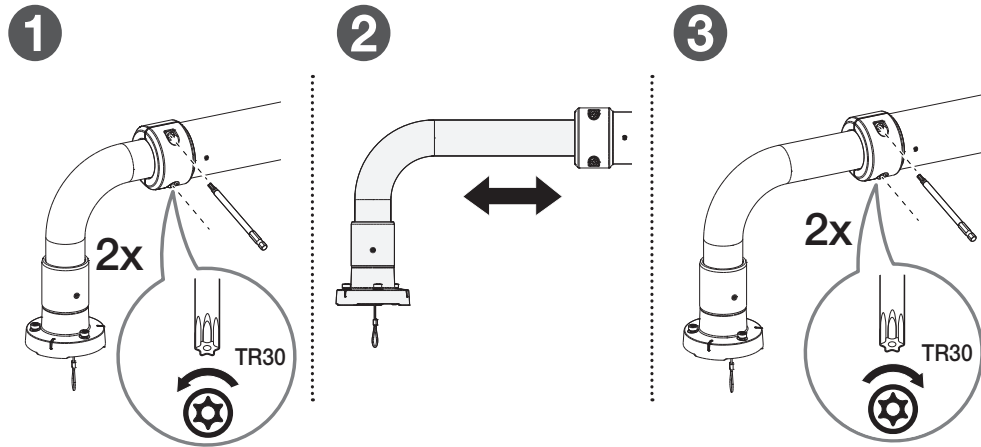

Parapet Mount

SBP-156LMW
SBP-156LMW1

Installation Precautions

- Make sure that the installation place can endure at least 4 times of the total weight of the Parapet Mount and Camera.
- This product is designed to use M8 Anchor Bolts (Nuts) for the installation.
- Each anchor bolt must be capable of withstanding an extraction force of 700 kg.
- When installing the product outdoors, use interlocking devices made of stainless steel.

Installation

Package

3

4

5

6

7-A

SBP-156LMW