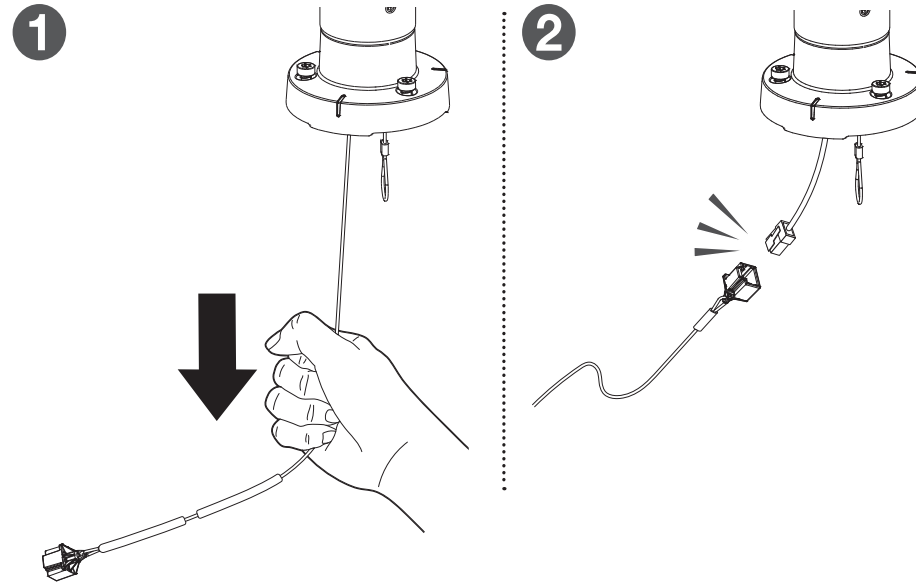

3

4

5

6

7-A

SBP-156LMW

7-B

SBP-156LMW1

8-A

SBP-156LMW

8-B

SBP-156LMW1

9

10