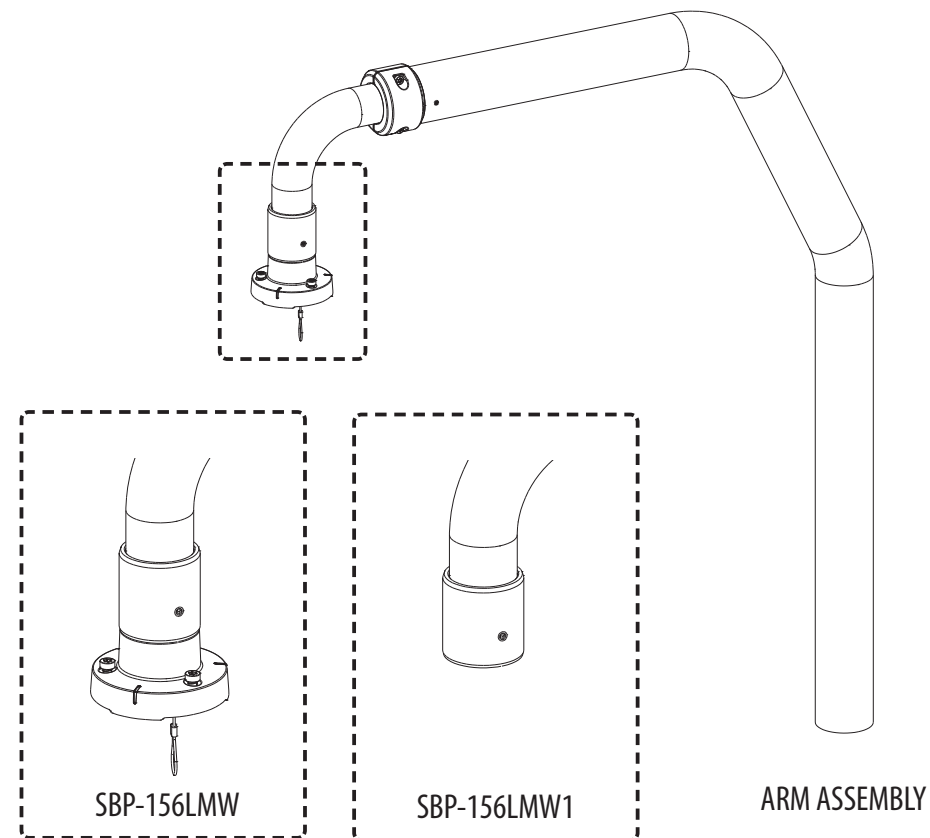

Parapet Mount

SBP-156LMW
SBP-156LMW1

Installation Precautions

- Make sure that the installation place can endure at least 4 times of the total weight of the Parapet Mount and Camera.
- This product is designed to use M8 Anchor Bolts (Nuts) for the installation.
- Each anchor bolt must be capable of withstanding an extraction force of 700 kg.
- When installing the product outdoors, use interlocking devices made of stainless steel.

Installation

Package

3

4

5

6

7-A

SBP-156LMW