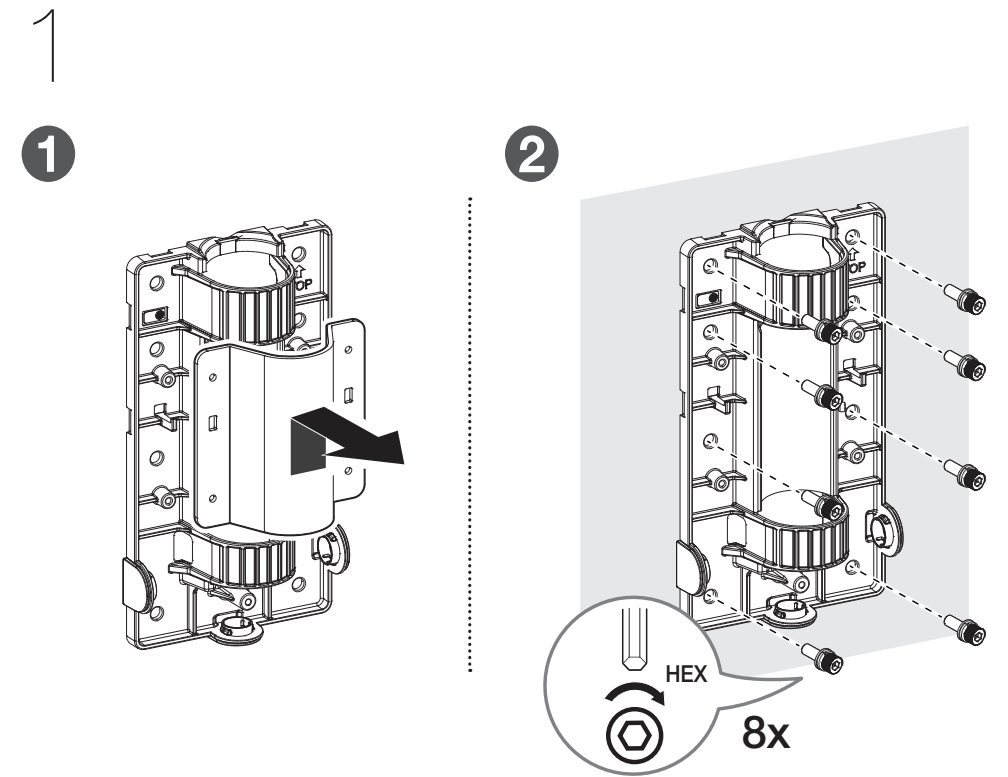

Parapet Mount

SBP-156LMW
SBP-156LMW1

Installation Precautions

- Make sure that the installation place can endure at least 4 times of the total weight of the Parapet Mount and Camera.
- This product is designed to use M8 Anchor Bolts (Nuts) for the installation.
- Each anchor bolt must be capable of withstanding an extraction force of 700 kg.
- When installing the product outdoors, use interlocking devices made of stainless steel.

Installation

Package

3

4

5

6

7-A

SBP-156LMW