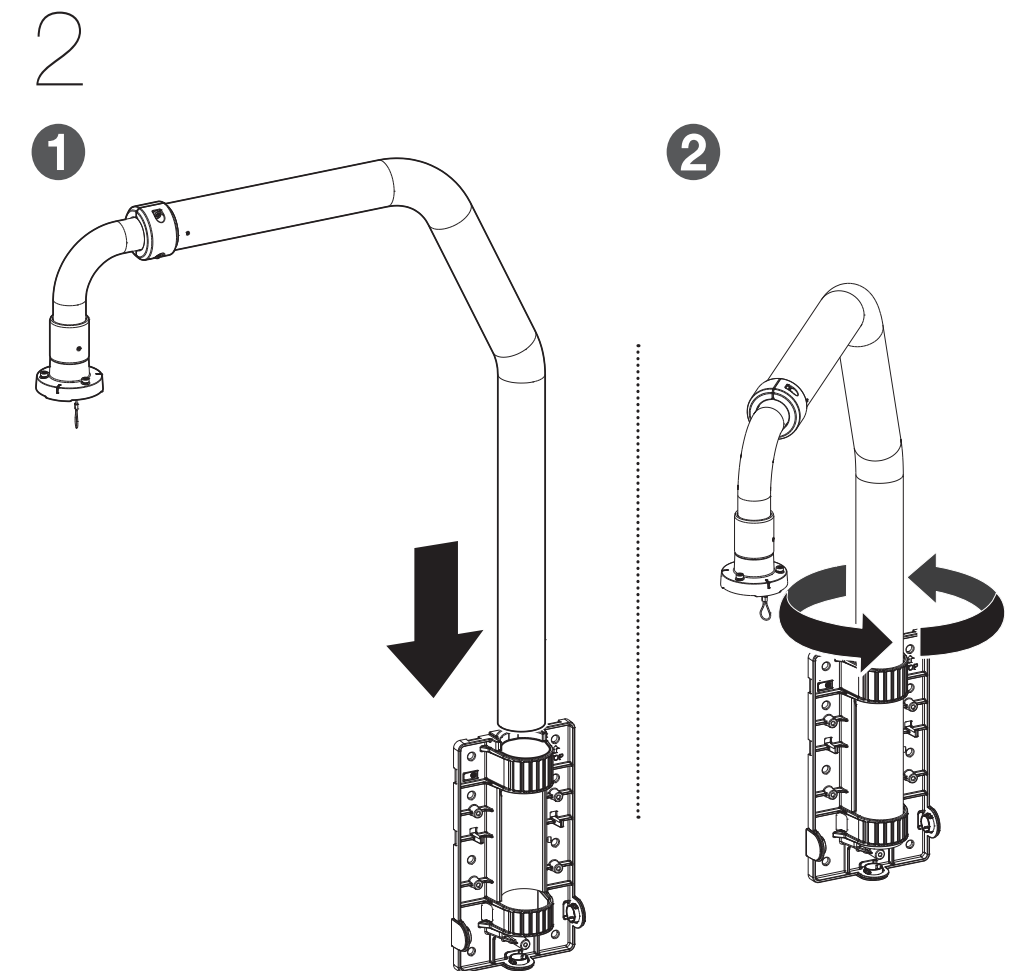

Parapet Mount

SBP-156LMW
SBP-156LMW1

Installation Precautions

- Make sure that the installation place can endure at least 4 times of the total weight of the Parapet Mount and Camera.
- This product is designed to use M8 Anchor Bolts (Nuts) for the installation.
- Each anchor bolt must be capable of withstanding an extraction force of 700 kg.
- When installing the product outdoors, use interlocking devices made of stainless steel.

Installation

Package

3

4

5

6

7-A

SBP-156LMW