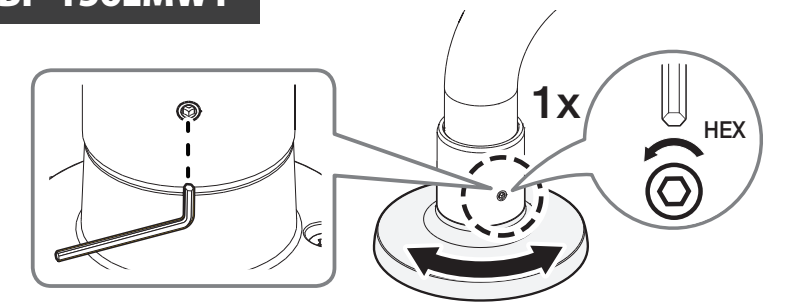

Parapet Mount

SBP-156LMW
SBP-156LMW1

Installation Precautions

- Make sure that the installation place can endure at least 4 times of the total weight of the Parapet Mount and Camera.
- This product is designed to use M8 Anchor Bolts (Nuts) for the installation.
- Each anchor bolt must be capable of withstanding an extraction force of 700 kg.
- When installing the product outdoors, use interlocking devices made of stainless steel.

7-B

SBP-156LMW1

8-A

SBP-156LMW

8-B

SBP-156LMW1

9

10