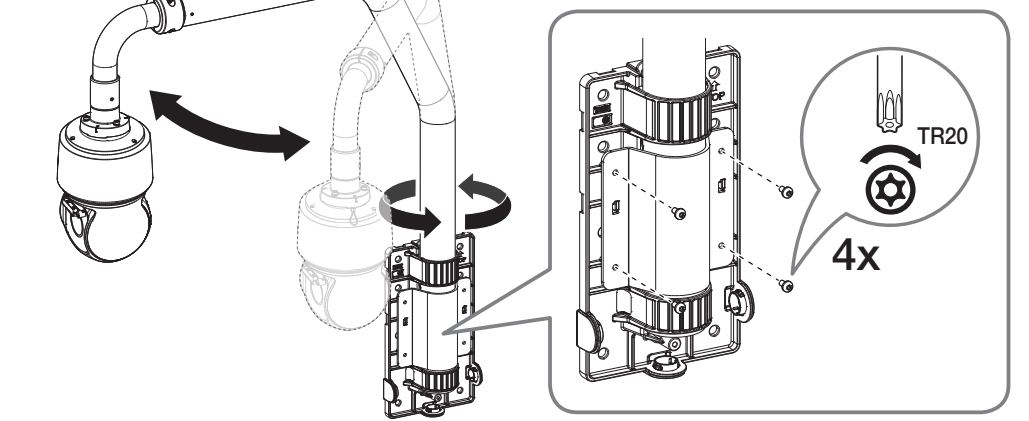

Parapet Mount

SBP-156LMW
SBP-156LMW1

Installation Precautions

- Make sure that the installation place can endure at least 4 times of the total weight of the Parapet Mount and Camera.
- This product is designed to use M8 Anchor Bolts (Nuts) for the installation.
- Each anchor bolt must be capable of withstanding an extraction force of 700 kg.
- When installing the product outdoors, use interlocking devices made of stainless steel.

7-B

SBP-156LMW1

8-A

SBP-156LMW

8-B

SBP-156LMW1

9

10