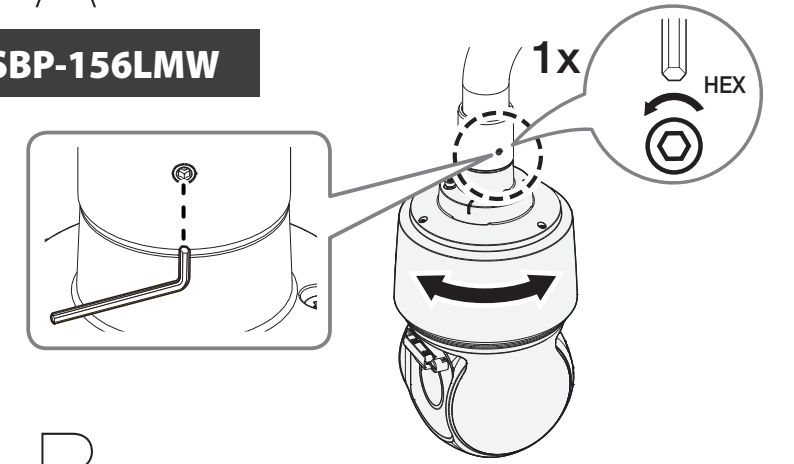

8-A

SBP-156LMW