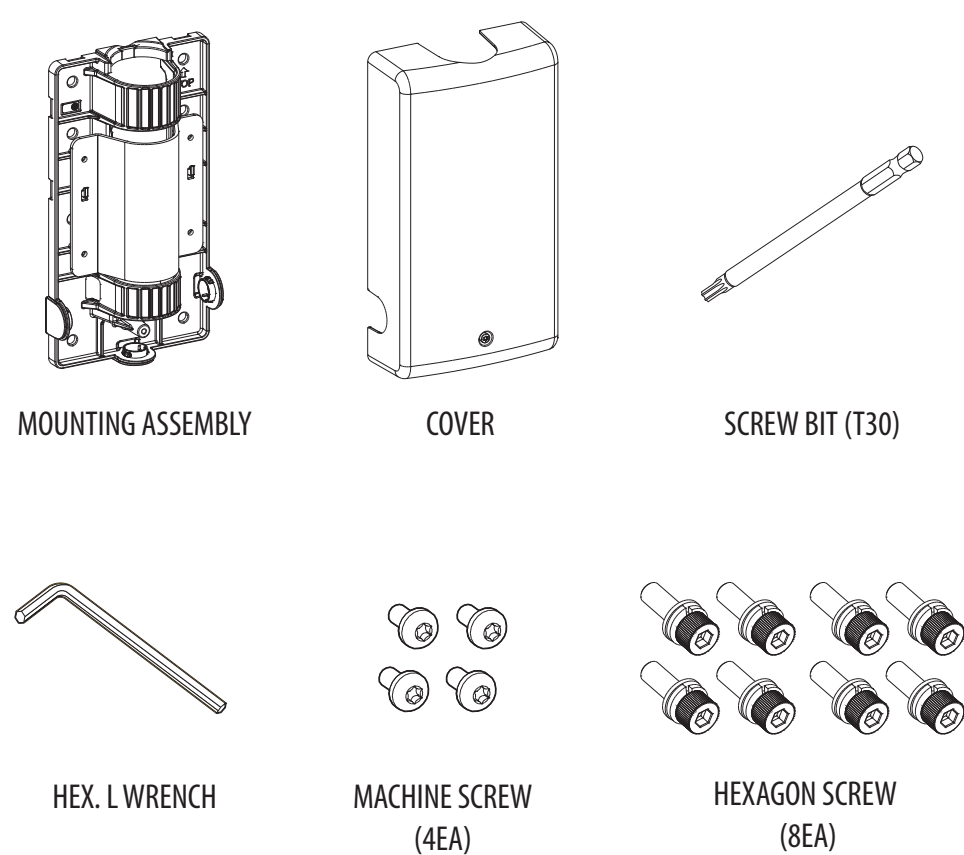

Parapet Mount

SBP-156LMW
SBP-156LMW1

Installation Precautions

- Make sure that the installation place can endure at least 4 times of the total weight of the Parapet Mount and Camera.
- This product is designed to use M8 Anchor Bolts (Nuts) for the installation.
- Each anchor bolt must be capable of withstanding an extraction force of 700 kg.
- When installing the product outdoors, use interlocking devices made of stainless steel.

Installation

Package