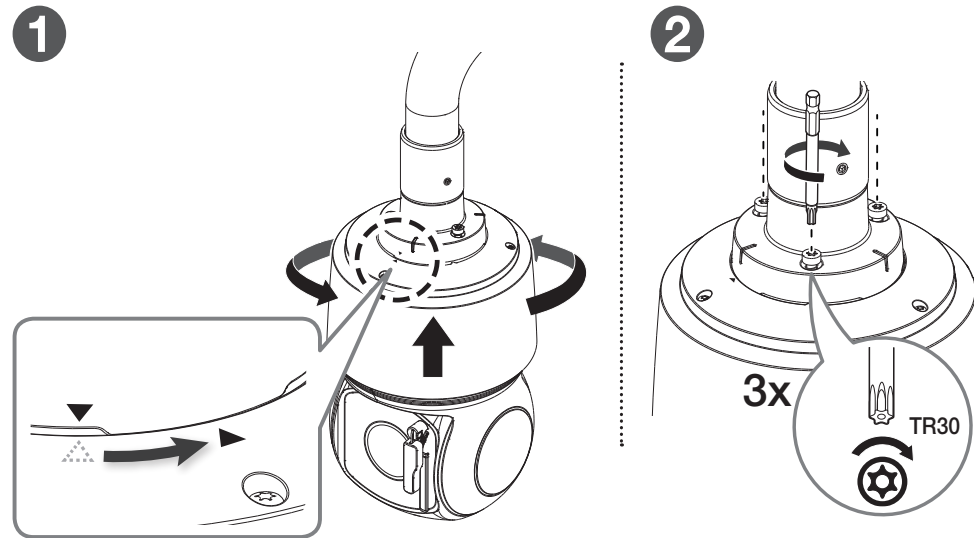

Parapet Mount

SBP-156LMW
SBP-156LMW1

Installation Precautions

- Make sure that the installation place can endure at least 4 times of the total weight of the Parapet Mount and Camera.
- This product is designed to use M8 Anchor Bolts (Nuts) for the installation.
- Each anchor bolt must be capable of withstanding an extraction force of 700 kg.
- When installing the product outdoors, use interlocking devices made of stainless steel.

Installation

Package

3

4

5

6

7-A

SBP-156LMW