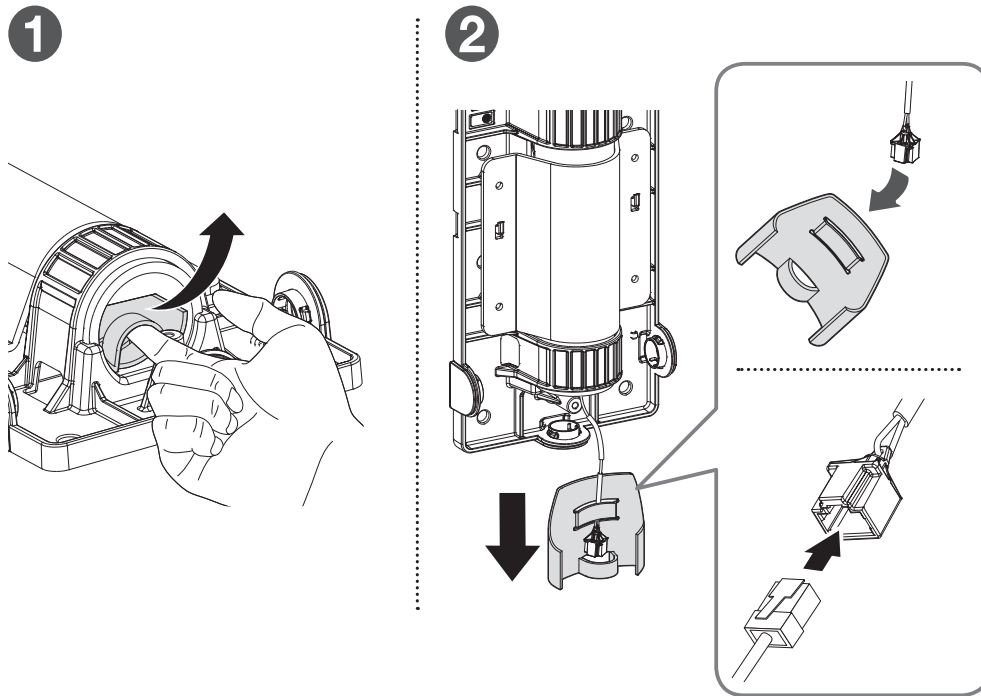

Parapet Mount

SBP-156LMW
SBP-156LMW1

Installation Precautions

- Make sure that the installation place can endure at least 4 times of the total weight of the Parapet Mount and Camera.
- This product is designed to use M8 Anchor Bolts (Nuts) for the installation.
- Each anchor bolt must be capable of withstanding an extraction force of 700 kg.
- When installing the product outdoors, use interlocking devices made of stainless steel.

Installation

Package

3

4

5

6

7-A

SBP-156LMW