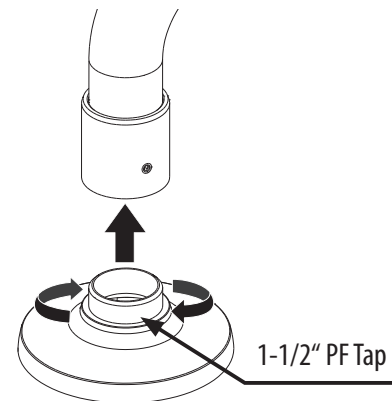

7-B

SBP-156LMW1