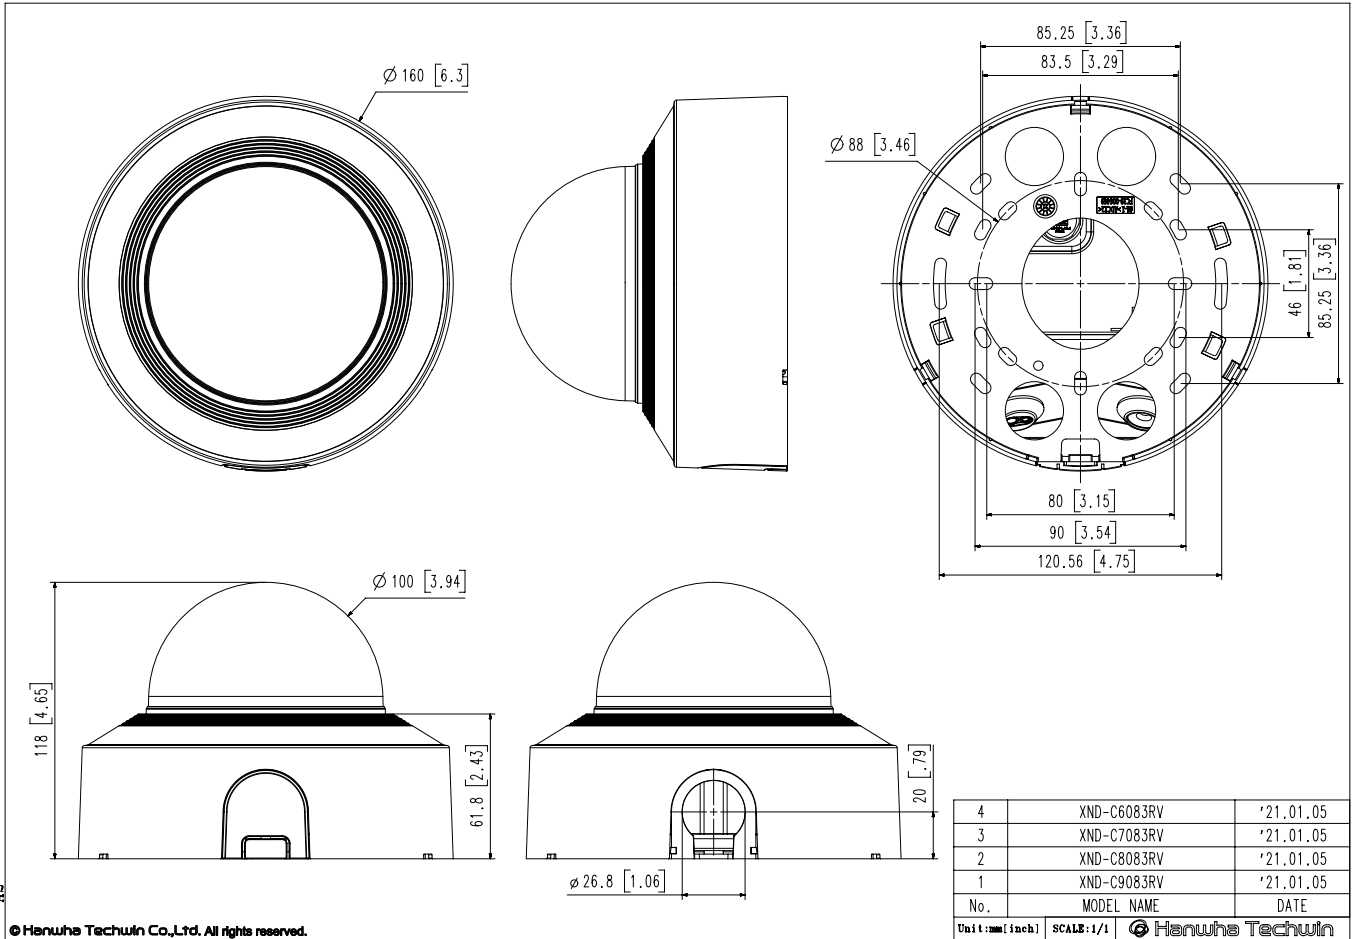

Mechanical

Color / Material	White / Aluminum + PC Hard-coated dome bubble
RAL Code	RAL9003
Product Dimensions / Weight	Ø160x118mm(Ø6.30x4.65"), 1350g(2.98 lb)

Compatible Conduit hole / Gangbox	1/2" (M20) single, double, 4" octagon, 4" square
--	---

Recognize (125PPM/ 38PPF)	Wide: 7.3m(23.95ft) / Tele: 36.8m(120.61ft)
----------------------------------	---

Identify (250PPM/ 76PPF)	Wide: 3.7m(11.98ft) / Tele: 18.4m(60.31ft)
---------------------------------	--

XND-C7083RV

4MP AI IR Dome Camera

CAD

Unit: mm [inch]

© Hanwha Techwin Co., Ltd. All rights reserved.