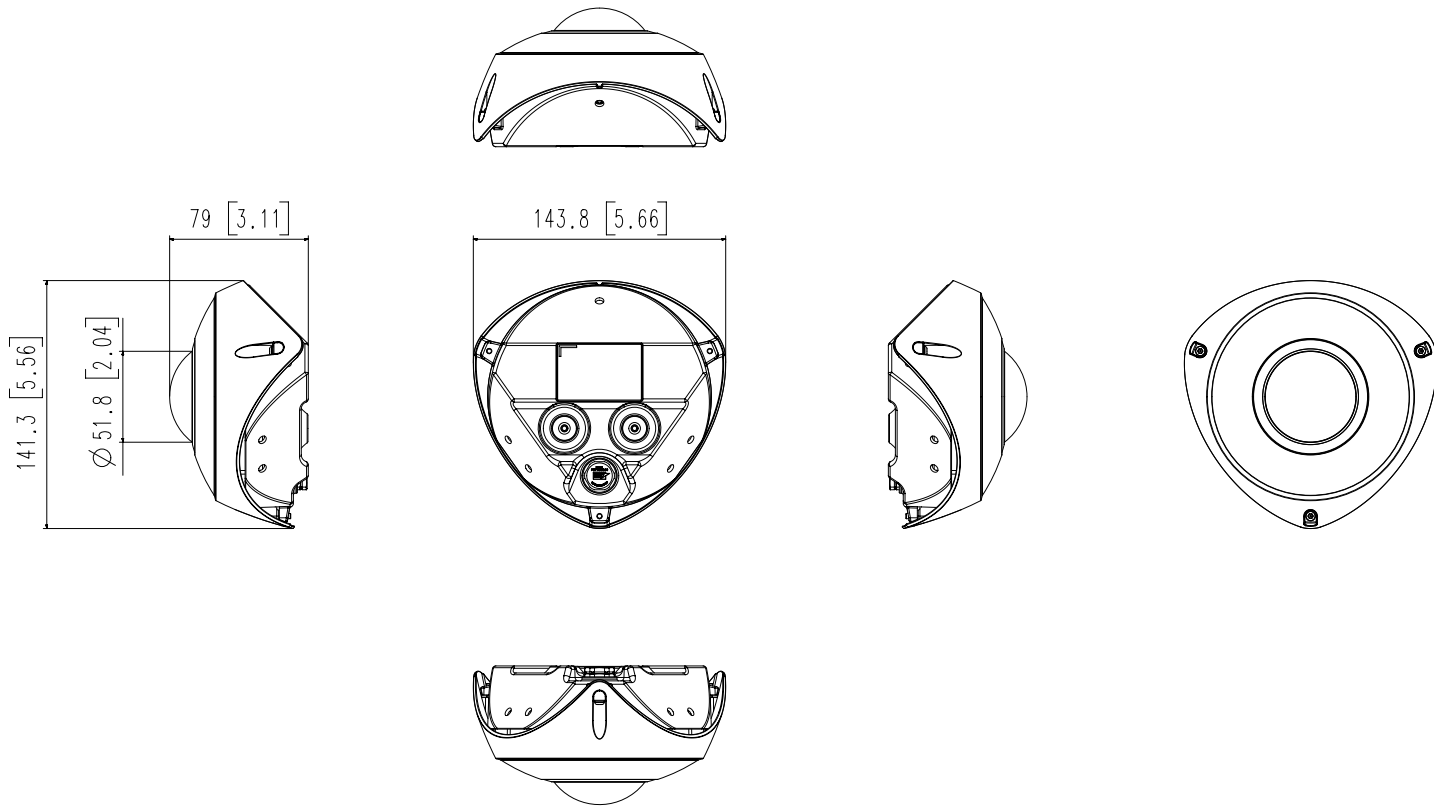

**Lens**

Focal Length (Zoom Ratio)	2.3mm fixed
Max. Aperture Ratio	F2.3
Angular Field of View	H: 131°, V: 93.4°, D: 174°
Focus Control	Fixed

**Pan / Tilt / Rotate**

Tilt Range	-7~+7°
------------	--------

**Mechanical**

Color / Material	White / Aluminium
RAL Code	RAL9003
Product dimensions / weight	143x122x73.7mm (5.6x4.8x2.9"), 815g (1.79lb)

- The latest product information / specification can be found at [hanwha-security.com](http://hanwha-security.com)
- Design and specifications are subject to change without notice.
- Wisenet is the proprietary brand of Hanwha Techwin, formerly known as Samsung Techwin.