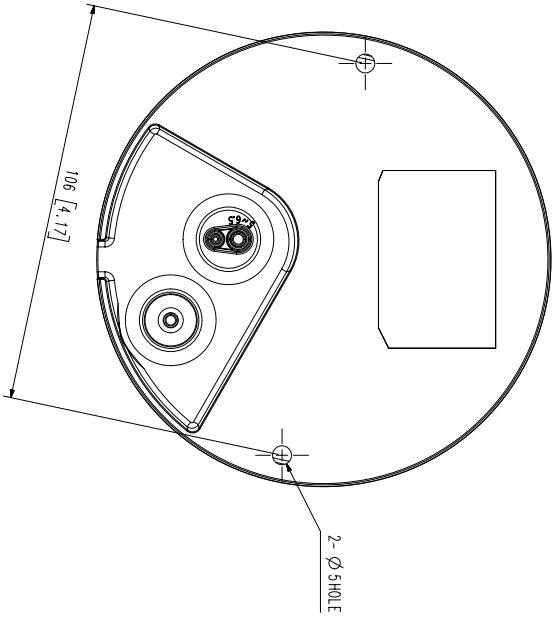

QNV-6012R/6022R/6032R
QNV-8010R/8020R/8030R
UNIT : mm[inch]