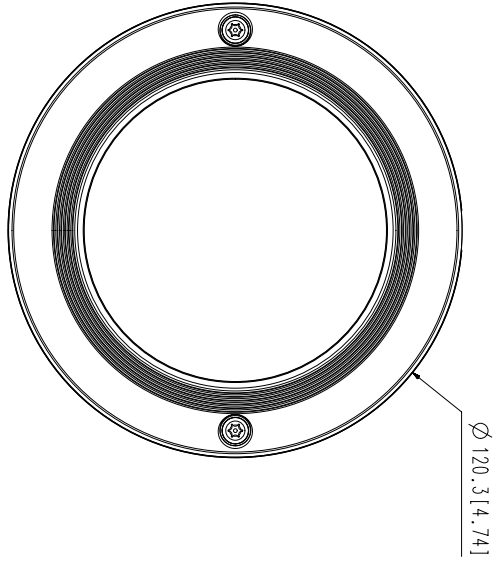

QNV-6012R/6022R/6032R
QNV-8010R/8020R/8030R
UNIT : mm[inch]