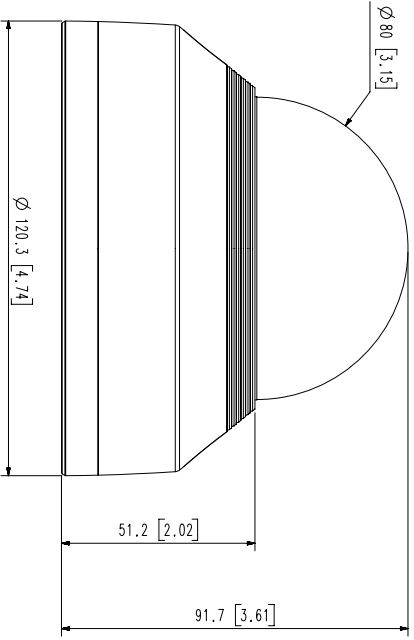

QNV-6012R/6022R/6032R
QNV-8010R/8020R/8030R
UNIT : mm[inch]