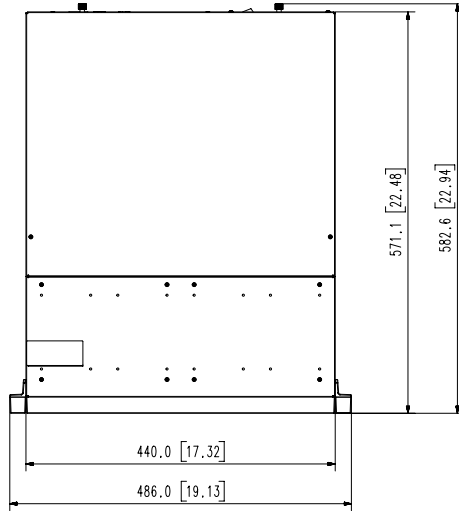

Appearance Drawing
PRN-6410B4, PRN-3210B4, PRN-6400B4, PRN-3200B4
XRN-6410B4, XRN-3210B4
Unit : mm[inches]