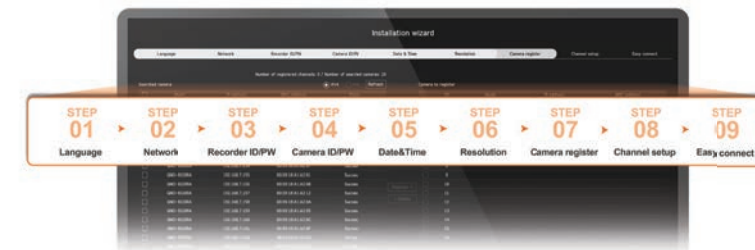

### Wisenet Viewer Compatible

Easy system monitoring on Windows or Mac PCs

### PoE

Power over Ethernet

## Clear monitoring with 4K UHD Monitor Output

UHD (Ultra-high-definition) HDMI support allows users to view clear and high quality images without loss of detail.

## Simple and easy installation wizard

Wisenet A series NVRs walk users through the process of setting network, camera, and data and time settings using an easy and intuitive installation wizard.