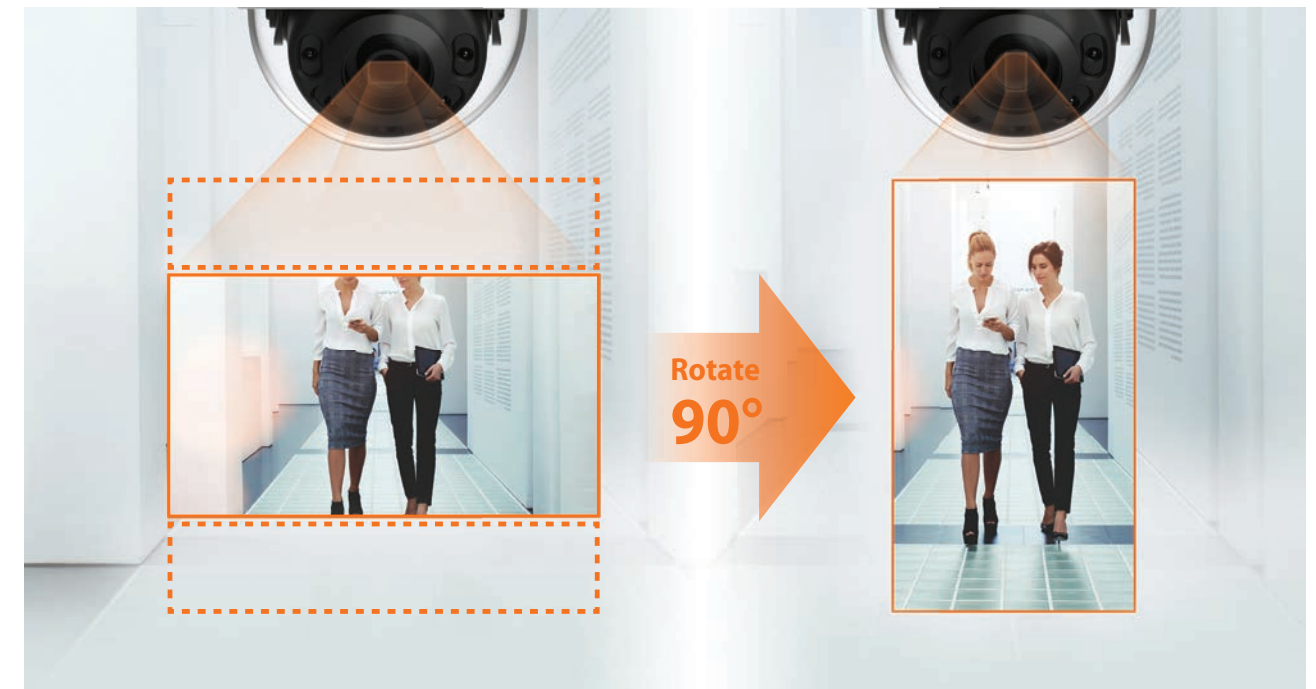

Hallway view mode

By rotating the lens on Wisenet A series cameras by 90°, 180°, or 270°, a vertical field of view may be achieved to help better monitor long corridors or hallways.