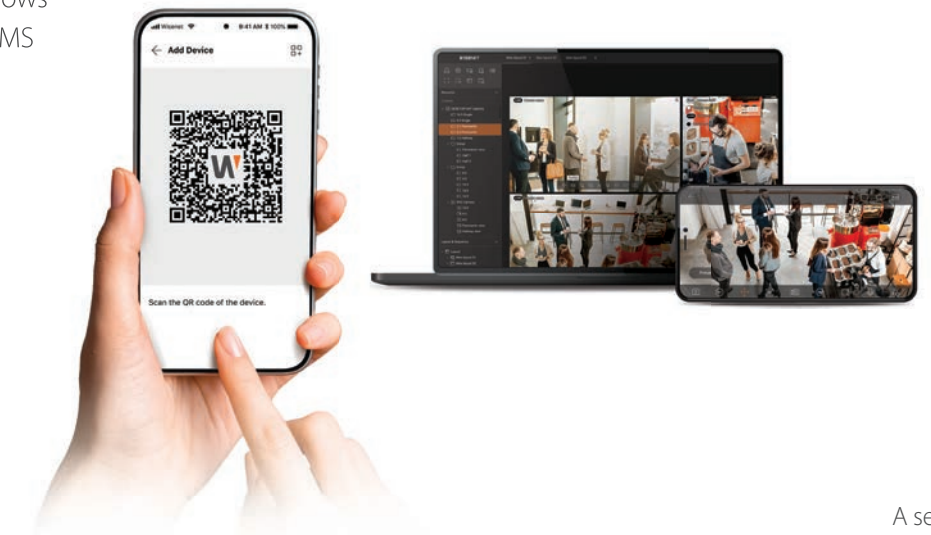

## Clear monitoring with 4K UHD Monitor Output

UHD (Ultra-high-definition) HDMI support allows users to view clear and high quality images without loss of detail.

## Simple and easy installation wizard

Wisenet A series NVRs walk users through the process of setting network, camera, and data and time settings using an easy and intuitive installation wizard.

## Seamless access across multiple devices

Users can access their Wisenet A series NVRs on PCs running Windows and macOS via Wisenet Viewer CMS and on Android and iOS devices using the Wisenet Mobile App.