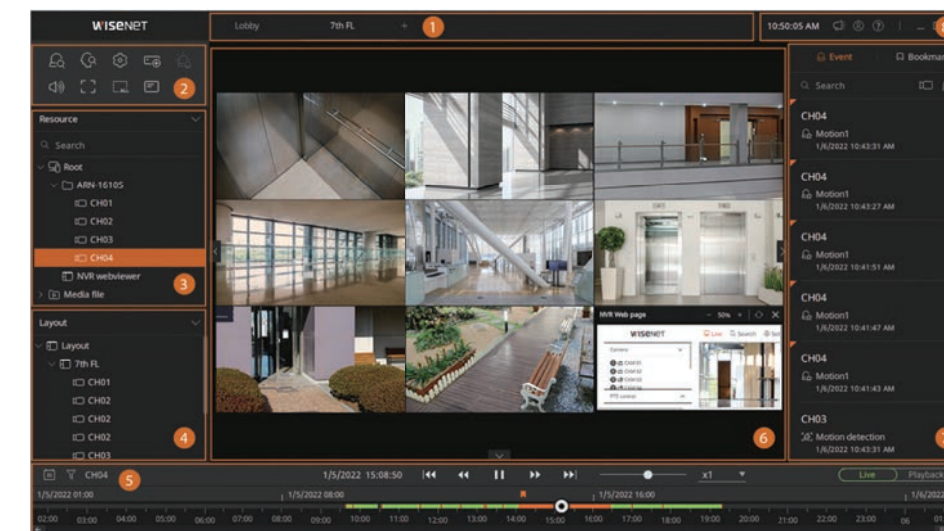

## Wisenet Viewer CMS

Wisenet Viewer is a free standalone application that can monitor and control multiple Wisenet NVR/DVR devices on your network in real-time from your Mac or PC.

Compatible with: Windows and Mac

### Key Features:

- ✓ Dynamic drag and drop layout panel
- ✓ Custom layouts and device grouping
- ✓ Search and play recorded video
- ✓ Utilize multiple monitors
- ✓ Event trigger and rule management
- ✓ Simple remote connection (DDNS/P2P)
- ✓ Display web pages
- ✓ Play media files in layout
- ✓ Log search (Event, System, and Audit)
- ✓ Advanced user permission management
- ✓ Real-time system monitoring at a glance
- ✓ Built-in AI metadata search

### Intuitive User Interface

- 1 Layout tab
- 2 Function button panel
- 3 Resource tree
- 4 Layout tree
- 5 Timeline panel
- 6 Layout panel
- 7 Event panel
- 8 Information/alarm display