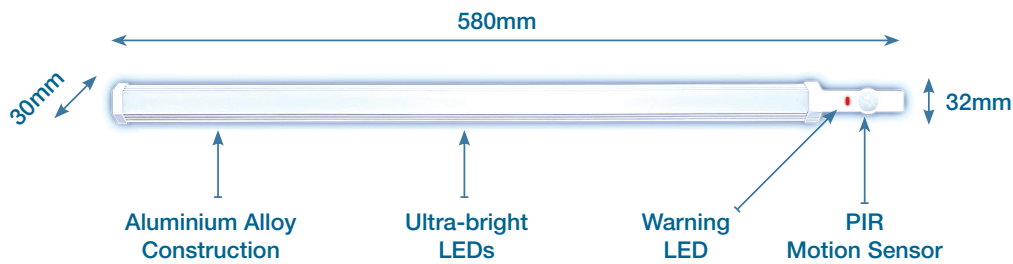

NIGHT SABRE™

BEAUTIFUL & EFFICIENT SECURITY LIGHTING

1400 LUMEN FLOODLIGHT | IP-65 WEATHERPROOF | 9M MOTION DETECTION | INCLUDES MOUNTING KIT

FEATURES:

- 1400 Lumens Ultra-Bright Floodlight
- 9m Detection Range
- Digital PIR Reliable Human Detection System
- 12V DC Power Supply (included)
- Ingress Protection Rating: IP65
- Very Low Power Consumption: 14W
- Integrated Day/Night Sensor
- Always Flashing Warning LED Deterrent
- Aircraft Grade Aluminium Alloy Construction
- Beam Spread: 90° Vertical x 120° Horizontal
- Dimensions: 580mm L x 32mm W x 30mm D
- 30,000 Hrs LED Lifespan (over 20 yrs at 4 hrs/night)

DIMENSIONS:

Model	ES-NIGHTSABRE
Colour	WHITE
Wattage	14W
IP Rating	IP65

120° Degree Detection Zone
9m Detection Range

30,000
Hours Life

1400
Lumen

2 Year
Warranty

DESIGNED IN UK & MANUFACTURED IN PRC