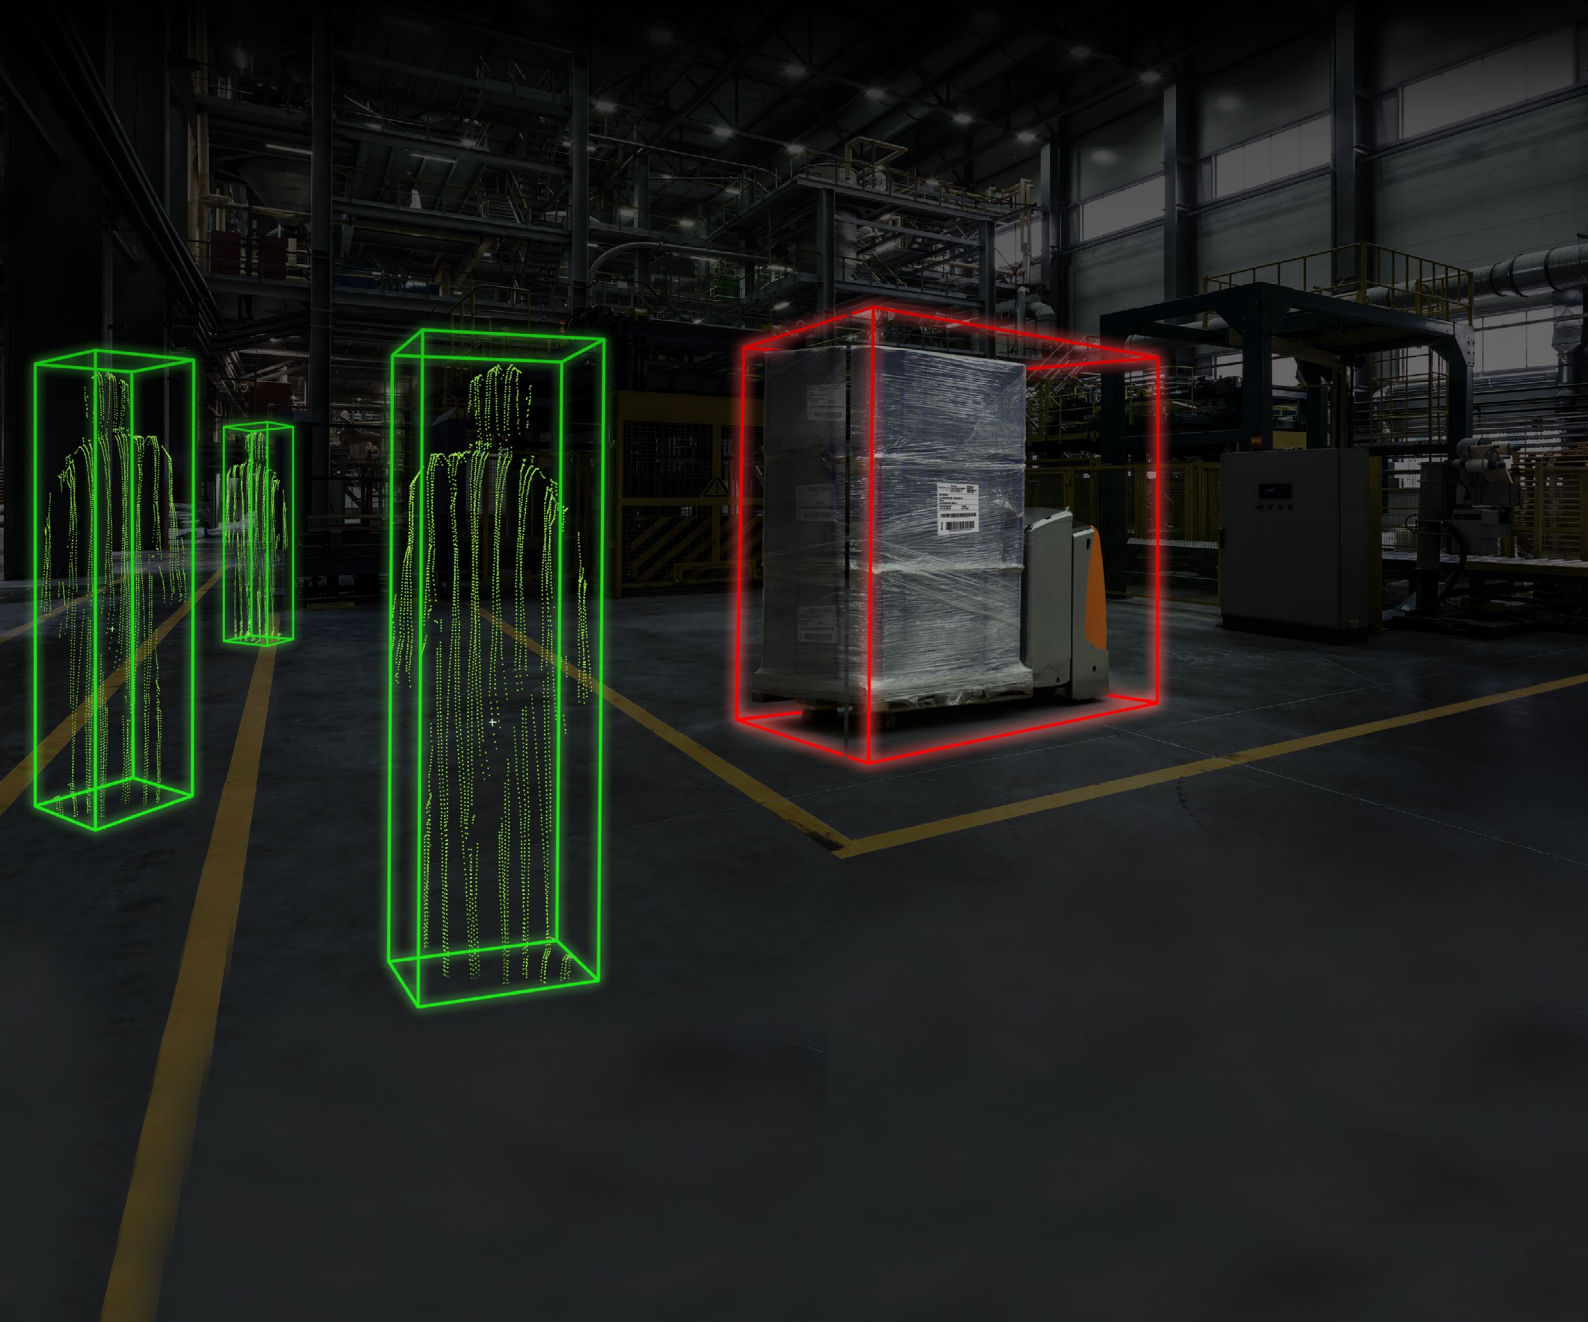

Leica BLK
Geosystems

LEICA BLK247 x5 & i5

SMART 3D SURVEILLANCE SYSTEM

LEICA BLK247 x5 & i5

SMART 3D SURVEILLANCE SYSTEM

	BLK247 x5	BLK247 i5
		
Usage	Indoor & Outdoor	Indoor
Housing colour	black	white
RGB Cameras	✓	✓
IR Cameras	✓	x
LiDAR	✓	✓