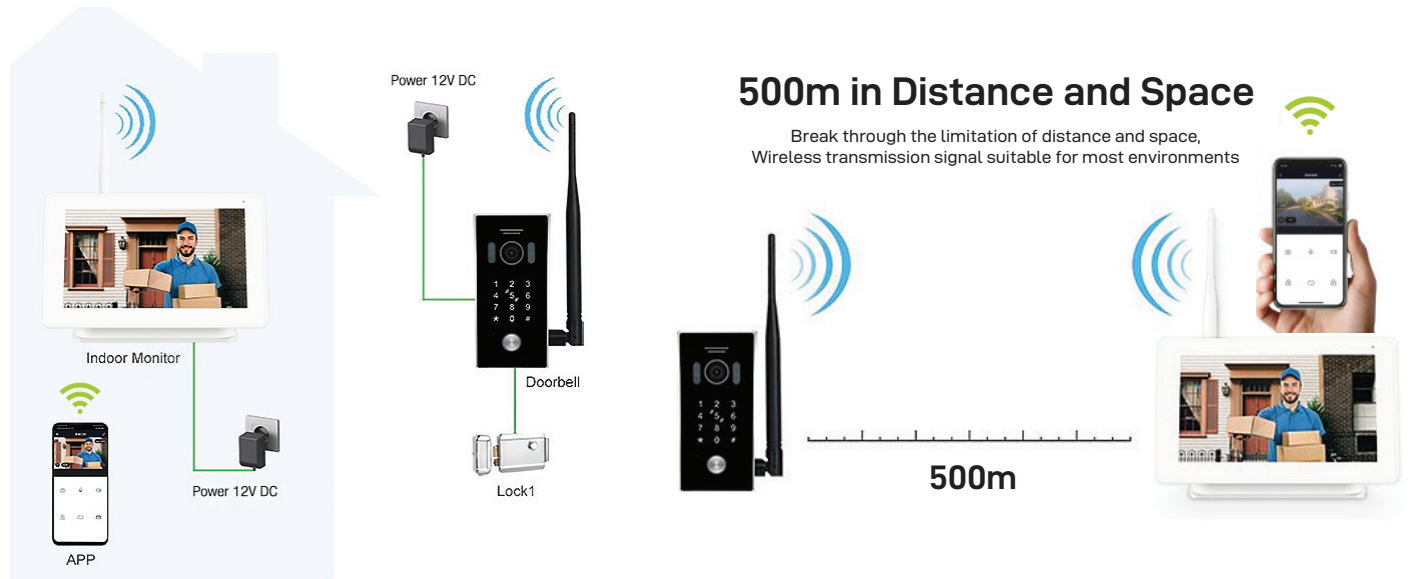

**VM-100W KIT INCLUDES:** VM-100WM - 7" TFT LCD Monitor  
VM-100WC - Door Station

Install the FREE App " **tuya** Smart"  
and you'll never miss a visitor

Powered By

Intelligence  
Inside

## The New 7-inch Wireless IP Video Intercom

HaLow WiFi | Open air distance of 500 meters | Tuya Smart App Control

### 500m in Distance and Space

Break through the limitation of distance and space, Wireless transmission signal suitable for most environments