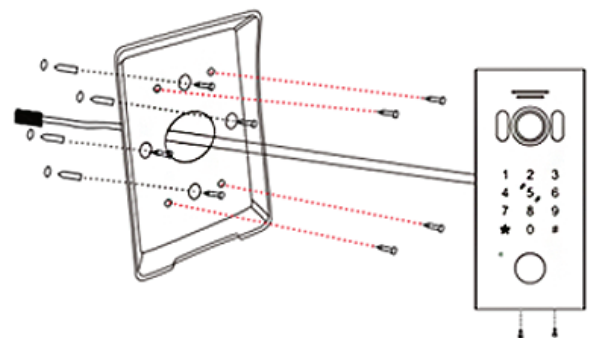

Surface Mount