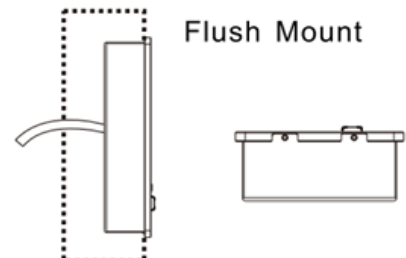

Flush Mount