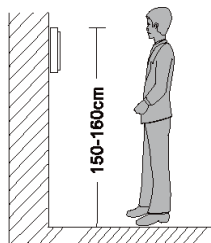

INSTALLING THE INDOOR MONITOR

INSTALLING THE DOOR STATION

Note:

- Please be far from the devices with intense radiation: TV, DVR, etc.
- Do not disassemble privately to avoid the electric shock.
- Do not drop, shake or knock the device, otherwise will damage the elements.
- Choose the best position to install, the horizontal view is 150cm.
- Please power down before installation.
- Keep at a distance of more than 30cm with AC power to avoid interference.
- Away from the water, magnetic field and chemicals.