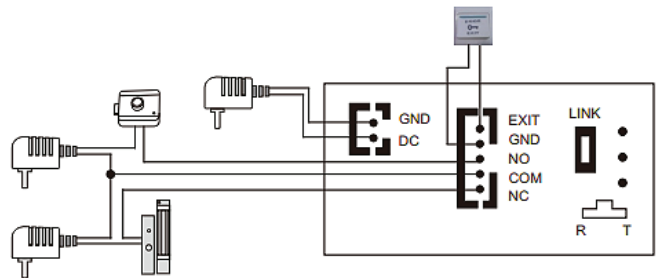

#### TECHNICAL SPECIFICATIONS

Display:	7" TFT LCD (Colour)
Resolution:	1024x600 (720HD)
Vibration:	Bell > or equal to 70dB
Power:	<b>12V DC</b> @3A;0-24W
Current:	< 350mA
Working Temperature:	-20°C~+70°C
Max. Power Consumption:	<5W
Installation:	Surface Mounted
Fog Protection Area:	100/150m <sup>3</sup>
Dimension:	170 (L) x 95 (H) mm
Weight:	1.2 Kilograms
Trigger Methods:	Panic Button (On/Off) Switch
Trigger Methods:	Remote Control/ Mobile App

#### WIRING DIAGRAM