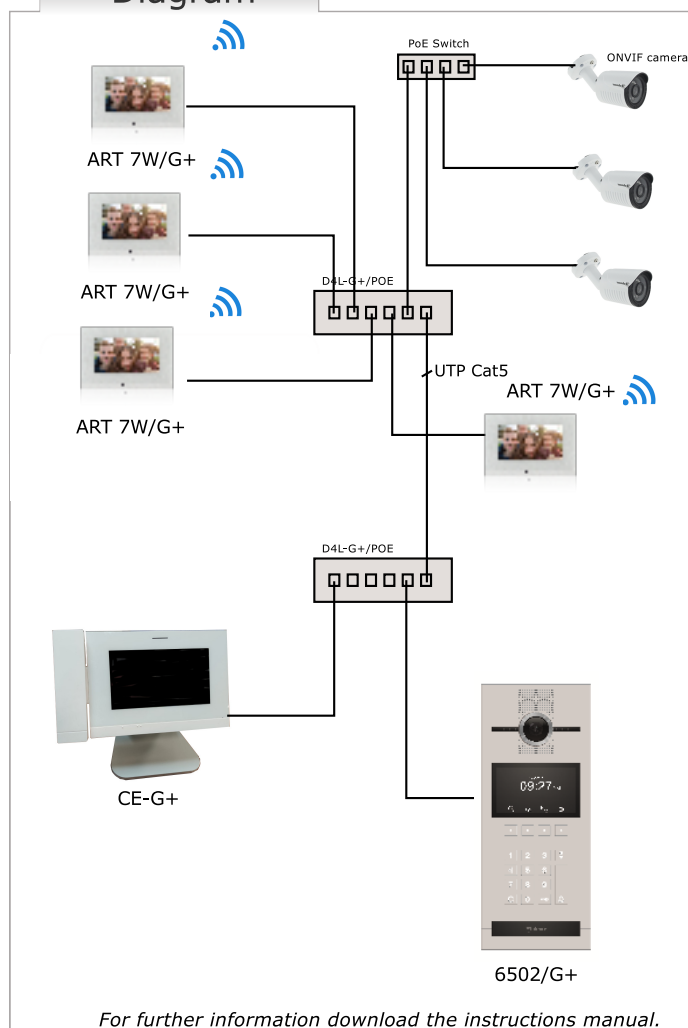

Description

Art 7W/G+ video monitor, is a TCP/IP solution device, for the communication in luxury homes, residential buildings, condominiums or office buildings.

Thanks to its technology and Peer2Peer facilities Art 7W/G+ monitors do not require any server on the installation. The protocol of communication is TCP/IP which makes possible to be connected to a LAN together with other IP devices in the same installation.

The system never becomes busy thanks to the multi-channel feature. The touch capacitive screen displaying big icons makes it user-friendly, specially for elderly or disabled people.

Features

- Missed calls image memory: 100 pics.
- Text messages between apartments.
- Intercommunication between apartments.
- Short-cut list of intercom apartments.
- Selective call to concierge stations.
- Self-activation of door entry panels.
- Voice mail-box service.
- Communication and ring tone adjustments.
- Track up to 32 ONVIF Cameras.
- Door Bell input tone. Dry contact integrated.
- Output for call signal repeat.
- Wifi call forwarding using App.
- 4 Alarm zones inputs. Alarms reported to guard.
- 12Vdc alarm output.
- Emergency texts from guard units.
- Connector RJ-45 fast and secure installation.
- 18Vdc PoE.

Technical details

Resolution: 800 x 480 px.
 Video coding: H.264.
 Operative system: Linux.
 Power consumption: max. 10W.
 Working temperature: -10° to 60°
 Humidity: 10% - 90% non condensing.
 Voltage: 18Vdc PoE. Requires specific switches.
 Construction: ABS plastic.
 Touch screen: Full capacitive.

Options

SOB-M
Desktop adaptor

Dimensions: 222(W) 154 (H) 20 (D) mm

Diagram

For further information download the instructions manual.

Due to continuous product improvement, all colors, sizes, materials, finishes and specifications are subject to change without notice.