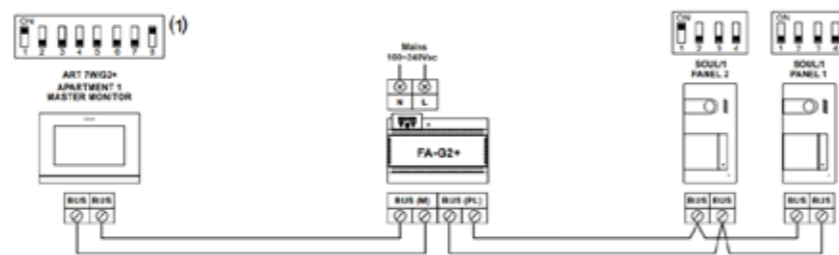

Schematics

Option 1

1x GL-SOUL 7W KIT

One apartment with one access panel and one monitor

(1) Note: The monitor is set at the factory as master monitor.

Option 2

1x GL-SOUL 7W KIT
1x GL-SOUL/1

One apartment with two access panels and one monitor

(1) Note: The monitor is set at the factory as master monitor.

Option 3

1x GL-SOUL 7W KIT
1x GL-SOUL/1
3x GL-ART4 / ART7

One apartment with two access panels and up to four monitors in daisy chain connected