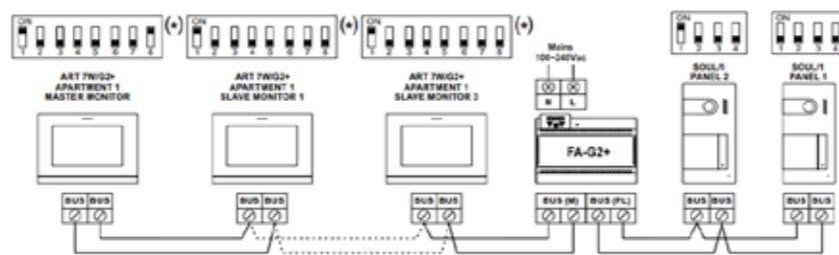

Schematics

Option 1

1x GL-SOUL 7W KIT

One apartment with one access panel and one monitor

(1) Note: The monitor is set at the factory as master monitor.

Option 2

1x GL-SOUL 7W KIT
1x GL-SOUL/1

One apartment with two access panels and one monitor

(1) Note: The monitor is set at the factory as master monitor.

Option 3

1x GL-SOUL 7W KIT
1x GL-SOUL/1
3x GL-ART4 / ART7

One apartment with two access panels and up to four monitors in daisy chain connected