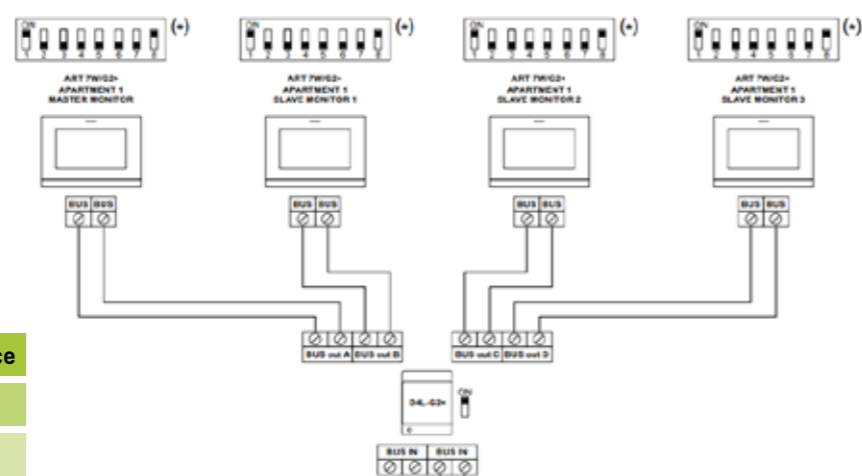

Schematics

Option 1

1x GL-SOUL 7W KIT

One apartment with one access panel and one monitor

(1) Note: The monitor is set at the factory as master monitor.

Option 2

1x GL-SOUL 7W KIT
1x GL-SOUL/1

One apartment with two access panels and one monitor

(1) Note: The monitor is set at the factory as master monitor.

Option 3

1x GL-SOUL 7W KIT
1x GL-SOUL/1
3x GL-ART4 / ART7

One apartment with two access panels and up to four monitors in daisy chain connected

Option 4

1x GL-SOUL 7W KIT
1x GL-SOUL/1
3x GL-ART4 / ART7
1x GL-D4L-G2+

One apartment with two access panels and up to four monitors in distribution

(-) To define whether the monitor is master or slave:
To define whether the monitor is master or slave (see special codes on pages 31 to 32). Each apartment must have one master monitor, and only one.
Note: The monitor is set at the factory as master monitor.

Cable Sections	Max. Distance
Door Station - Power Supply	60m
Power Supply - Monitor	60m

Optional Accessories

GL-ART7 Additional Monitor

GL-ART4 Additional Monitor

Reduced dimensions, with the same benefits as ART7