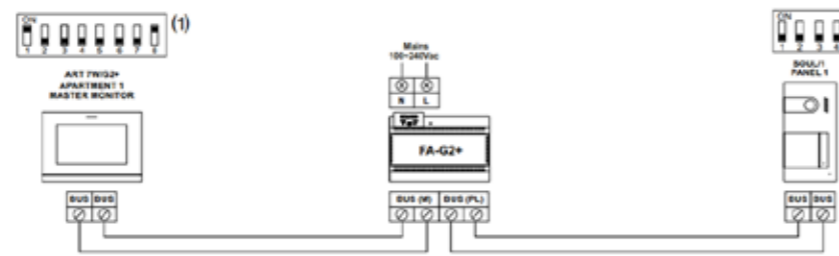

Schematics

Option 1

1x GL-SOUL 7W KIT

One apartment with one access panel and one monitor

(1) Note: The monitor is set at the factory as master monitor.

Option 2

1x GL-SOUL 7W KIT
1x GL-SOUL/1

One apartment with two access panels and one monitor