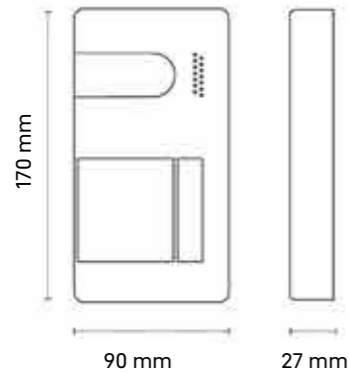

GL-SOUL/1 Door Station

SOUL/1 door station is equipped with a 120° camera and a metallic pushbutton. SOUL/1 has a built-in light sensor that automatically illuminates at night, thanks to the incorporation of a photoelectric cell that also acts as the lighting LEDs for the camera. The door station is also equipped with LEDs indicating the function icons that displays the status of the system. Additionally you can connect to an analogue CCTV camera for added security. The door station is beautifully designed with an anti-vandal surface mounted panel in a zamak graphite finish.

- 120° camera
- Built-in RFID reader up to 20 users
- Door lock activation through 12V DC output
  Programmable output time
- Second lock activation through 5Amp relay
  Programmable relay time
- Analogue CCTV camera input
- Exit button input
  Programmable lock and action time

SOUL

IK07 / IP44