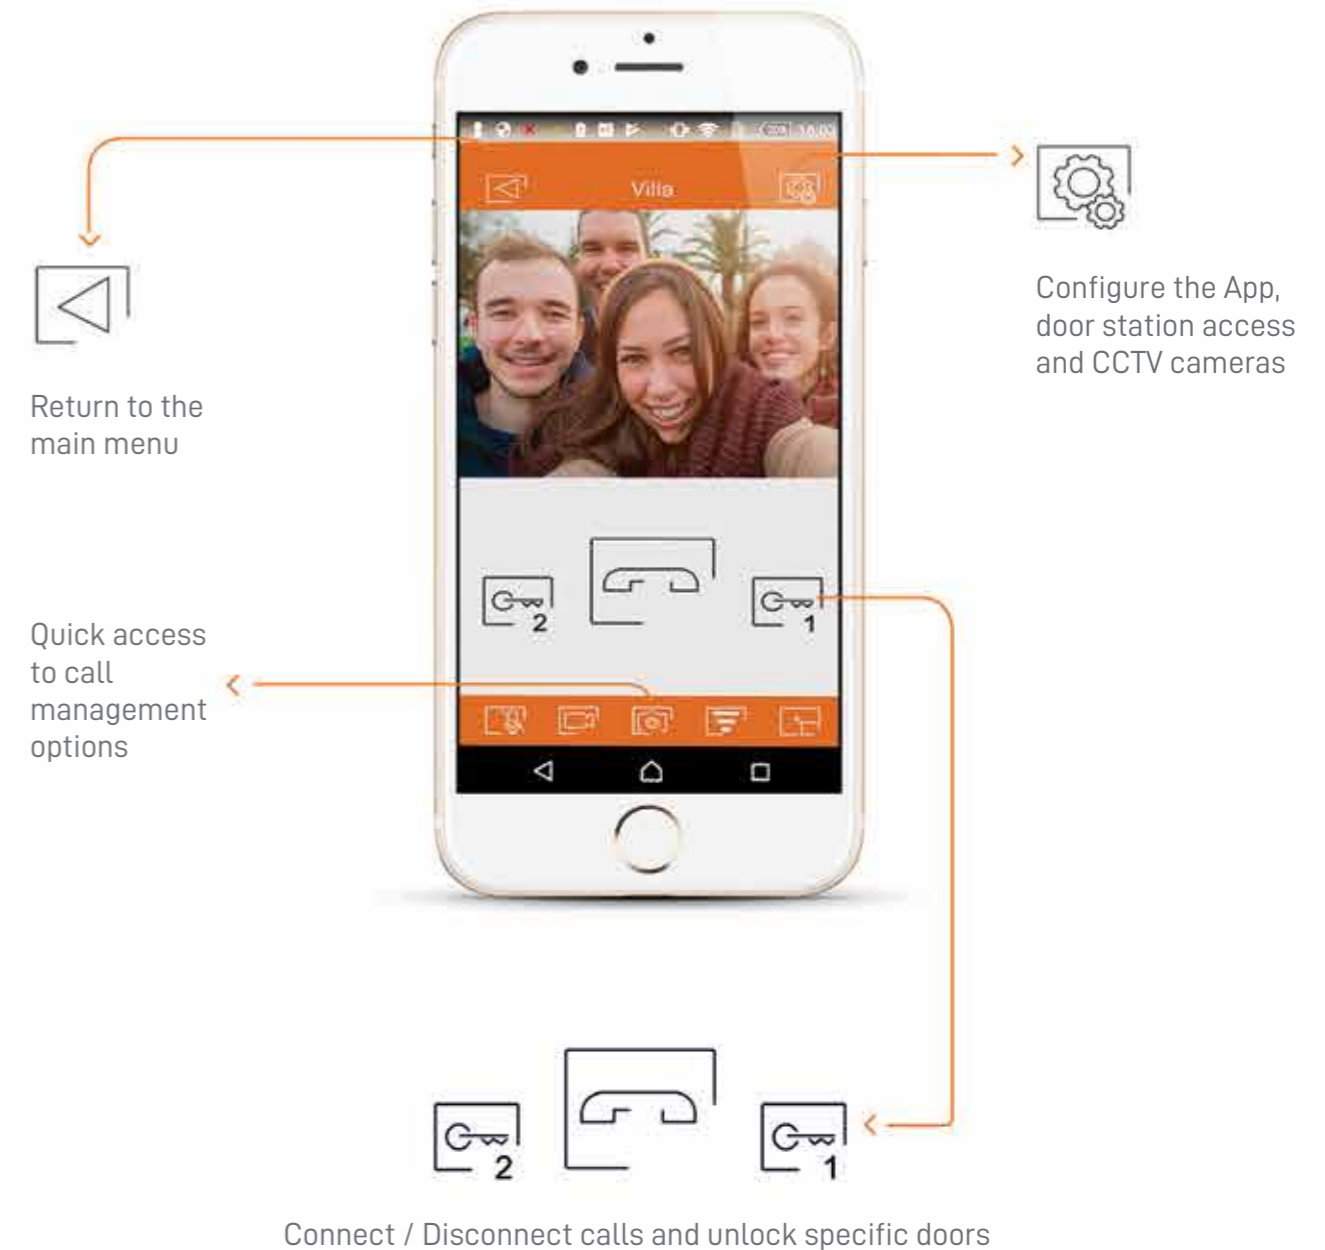

- Additional monitor for GL-SOUL 7W Kit
- "G2+" digital installation of 2 non-polarized wires
- High efficiency loudspeakers
- Audio communications, video and secret door opening
- Video-spy functions, auto-start, doctor mode and do not disturb
- Intercommunication with other units of the house selectively
- Personalization of ring tones
- Connected to entrance door, reducing the use of the doorbell
- Output to auxiliary call repeater
- Image memory, up to 20 photos in internal storage
- Functionality of automatic erase of images after 30 days
- Up to 4 monitors in the same house without additional power

Reduced dimensions, with the same benefits as ART 7

*GL-ART4 Monitor is not included in the kit and is sold separately

They call you and you're not at home ...
with the **G2Call+App** it is no longer a problem.

Intuitive navigation

Salmar SOULART

G2 Call+ APP   

G2 Call+ APP

Solmar SOULART

Make use of the **G2 Call+** App in any of your mobile devices (Android/iOS).

Don't lose the smallest of details, maximize the image captured by the door station.

Establish a PIN for the activation of your doors and equip your system with greater security.

Play the screenshots and / or videos stored.

Manage calls from your different facilities using the same app.