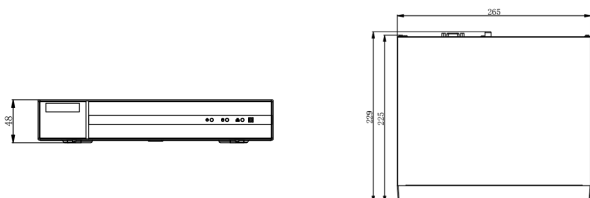

FIP-NVR-108MH

FUTURO IP
8CH Plug & Play NVR with 2TB

DESCRIPTION:

- Up to 8-ch IP camera inputs
- H.265+/H.265/H.264+/H.264 video formats
- Up to 1-ch@8 MP/5-ch@1080p decoding capacity
- Up to 80 Mbps incoming bandwidth
- H.265+ compression (reduces storage space by up to 75%)
- Provide simultaneous HDMI and VGA outputs
- HDMI video output at up to 4K resolution
- 1 SATA interface for HDD connection (up to 8 TB capacity per HDD)
- Smart search/smart playback to improve the playback efficiency
- Support multiple VCA (Video Content Analytics) events
- Configurable VCA detection (motion, line crossing, intrusion, etc.)
- Heat map, ANPR, and people counting
- 8 independent PoE network interfaces
- 1 self-adaptive 10/100/1000 Mbps Ethernet interface