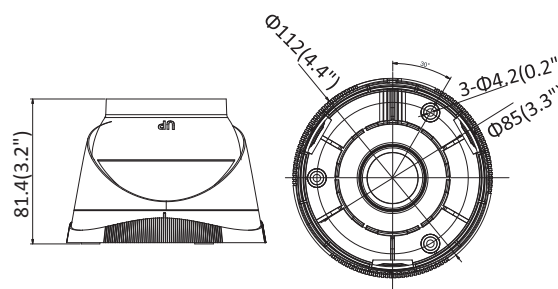

DESCRIPTION:

- 1/2.7" progressive scan CMOS
- 3D DNR (Digital Noise Reduction)
- 2560 × 1920@15fps
- Up to 30 m IR range
- 2.8 mm/4 mm/6 mm fixed lens
- PoE (Power over Ethernet)
- H.265+, H.265, H.264+, H.264
- IP67
- Dual stream