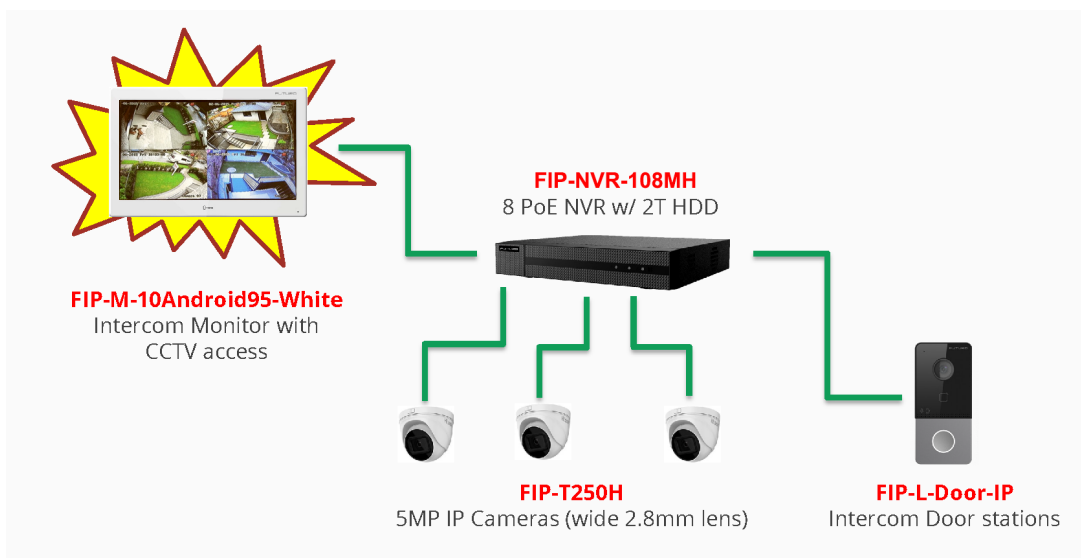

FIP-F1 SOLUTION-821 SYSTEM CONFIGURATION:

FIP-F1 SOLUTION-821 KIT INCLUDES: