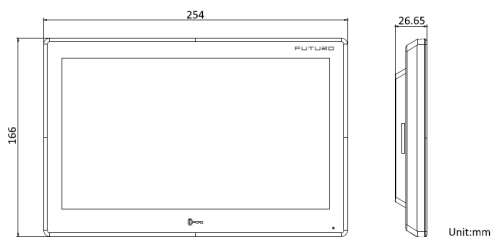

FIP-M-10ANDROID95-WHITE

FUTURO IP
10.1" Colourful Touch-Screen IP Room Monitor with Wi-Fi, PoE in White Finish

DESCRIPTION:

- 10.1-inch colourful touch screen with resolution 1024 × 600
- UI V2.0: User friendly design
- Plug & play, easy installation
- Standard PoE
- Open platform for the third-party software integration
- Wireless intrusion panel for on-site management
- Receives 7 seconds of video verification from alarm systems
- Unlocks on mobile App anytime, anywhere