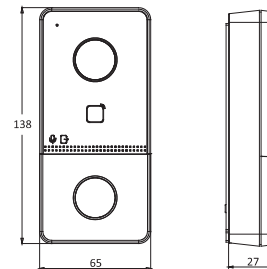

DESCRIPTION:

- CMOS 2MP HD Colourful Camera
- 1CH Indoor Station access
- Standard PoE/12V DC
- Mifare card reading module
- 10M/100M Self-adaptive Ethernet
- RS-485
- 4CH alarm input
- 1 relay for door lock control
- 2 indicator integrated