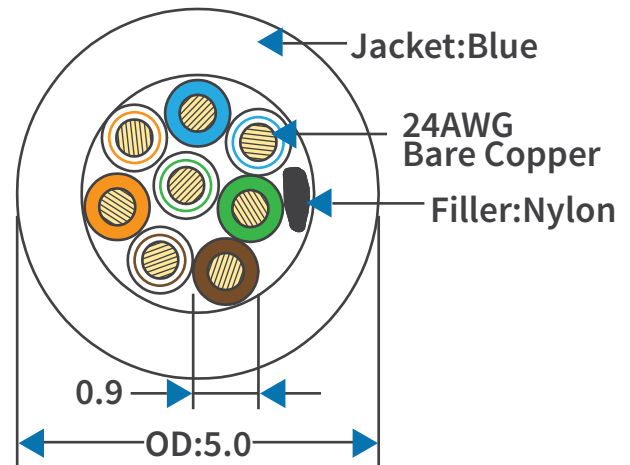

SPEC SHEET
SCA-Cat5E
 with **WHEEL CASING**

Jacket	
Material	Blue PVC
OD	5.0±0.1mm

Conductor	
Material	Bare Copper
Structure	24AWG
Insulation	PE Material
Diameter	1.0±0.1mm

Resistance	
Frequency/Hz	Impedance/Ω
256k	-
512k	-
772k	-
1M	85-115
4M	
10M	
16M	
20M	
31.25M	
62.50M	
100M	

8.8ΩMAX.Per100m@20°C	
Max Attenuation db/100m	Near End crosstalk /db
-	-
-	-
2.0	66
2.3	64
5.3	55
8.2	49
10.5	46
11.8	44
15.4	42
22.3	37
28.9	34